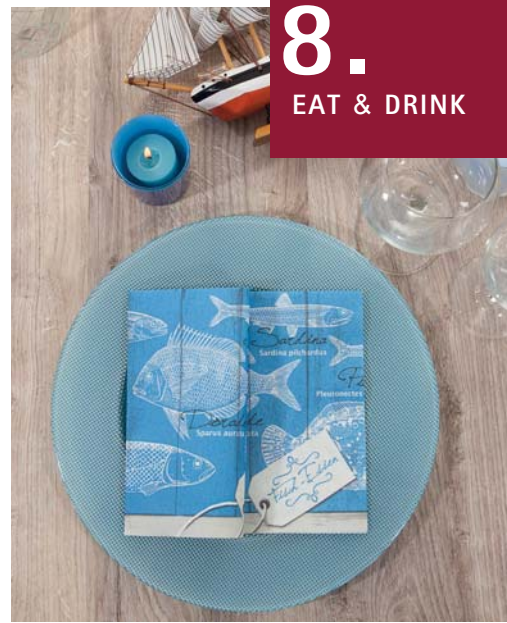

88676
88677 + PEARL COATING

sahara

gelb/yellow

kiwi

dunkelgrün/dark green

braun/brown

BULIZ (PILZE)

Linclass
SERVIETTE/NAPKIN
40 x 40 cm, 1/4 Falz/fold