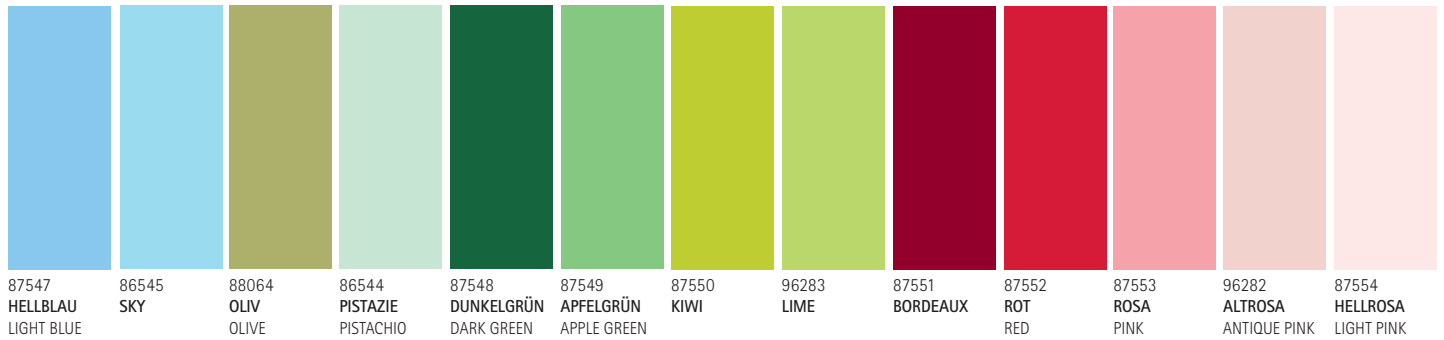

4.3 TISCHDECKEN/TABLE CLOTHS

Linclass®
BIOdegradable

80 x 80 cm